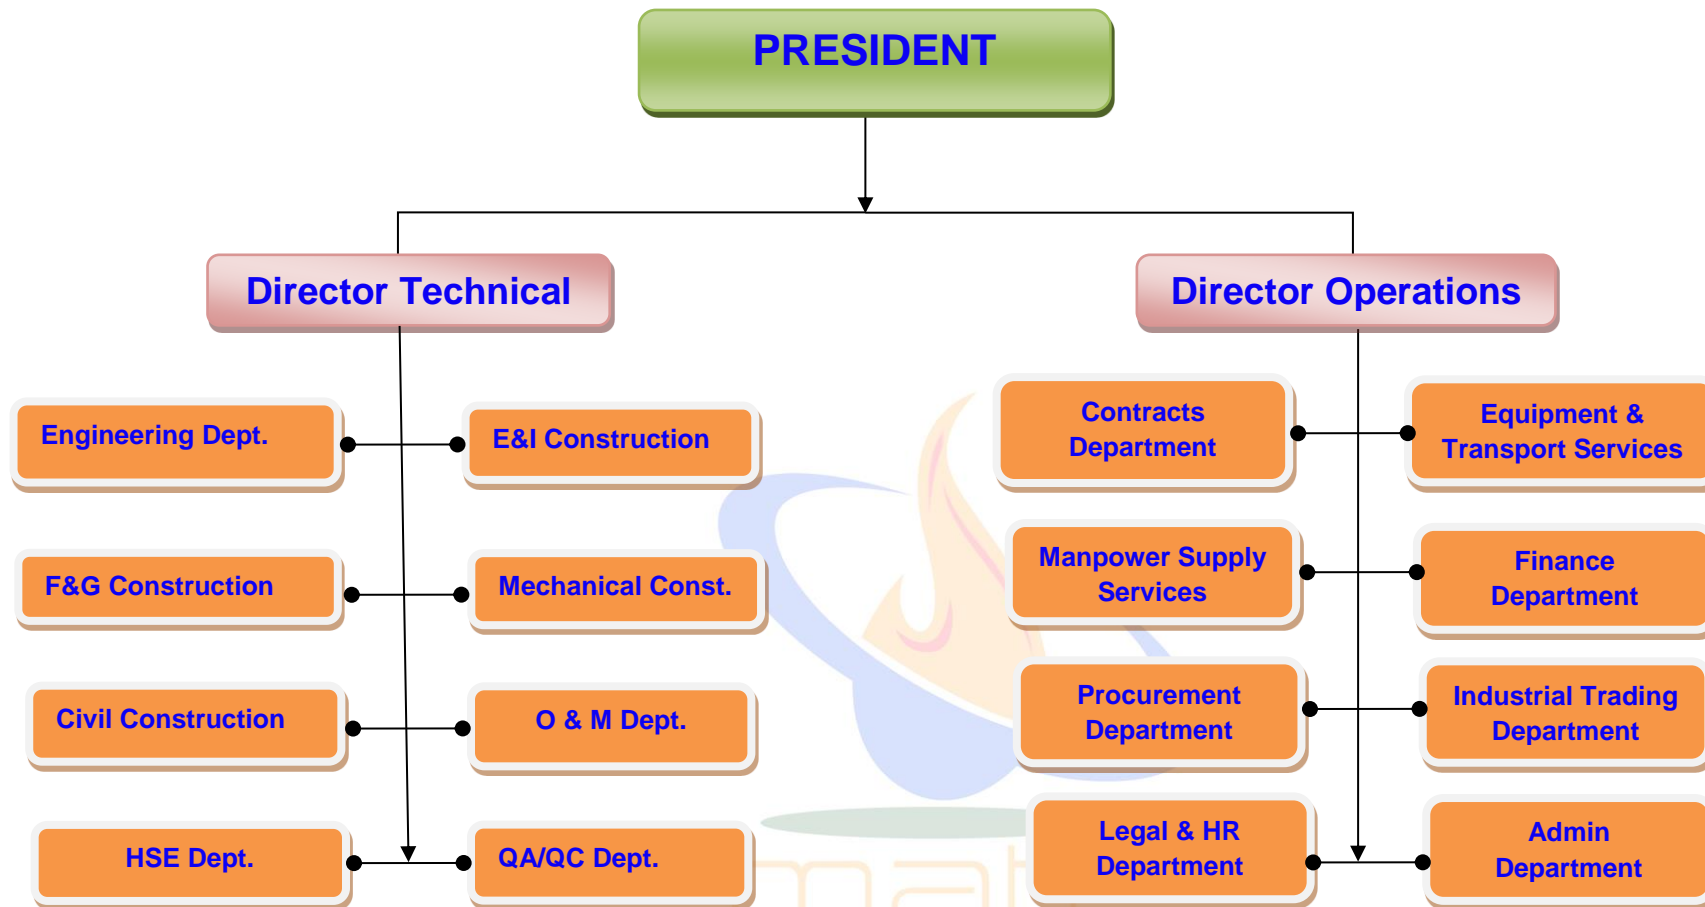

Designed for Solutions